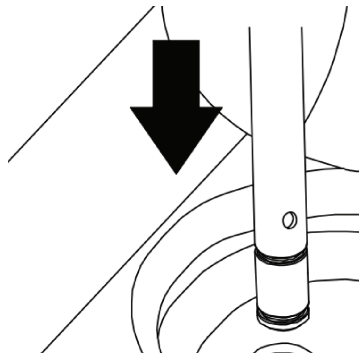

Non-Cleaning Days:

Restore Operation from **STANDBY** to **AUTO**

Install MIX FEED TUBE with inlet hole facing down (in to mix)

- Top off mix in hopper
- Refill Syrup Container(s)
- Wipe down machine with sanitized cloth