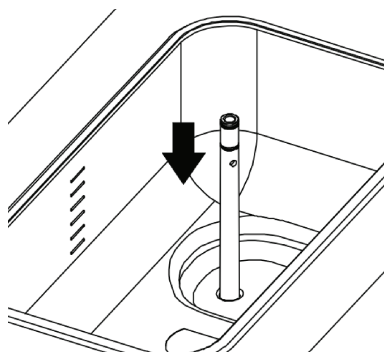

Non-Cleaning Days:

Restore Operation from **STANDBY** to **AUTO**

Install MIX FEED TUBE with inlet hole facing down (in to mix)

- Top off mix in hopper
- Refill Syrup Container(s)
- Wipe down machine with sanitized cloth

Night Shift (Every Night):

Place Machine in **STANDBY**

Remove and reinstall MIX FEED TUBE with inlet hole facing up (out of mix)

- Wipe down machine with sanitized cloth