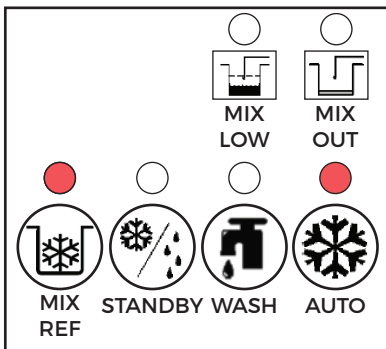

HYDRA RINSE®

Day Shift: Cleaning schedule not to exceed 72 hours between cleanings, with full disassembly and clean not to exceed 15 days

Recommended Schedule:

	Sunday	Monday	Tuesday	Wednesday	Thursday	Friday	Saturday
Week 1		Full Disassembly and Clean		Hydra Rinse Stage 1		Hydra Rinse Stage 1	
Week 2		Hydra Rinse Stage 1		Hydra Rinse Stage 1		Hydra Rinse Stage 1	

Non-Cleaning Days:

Restore Operation from **STANDBY** to **AUTO**

Install MIX FEED TUBE with inlet hole facing down (in to mix)

- Top off mix in hopper
- Refill Syrup Container(s)
- Wipe down machine with sanitized cloth

Night Shift (Every Night):

Place Machine in **STANDBY**

Remove and reinstall MIX FEED TUBE with inlet hole facing up (out of mix)

- Wipe down machine with sanitized cloth