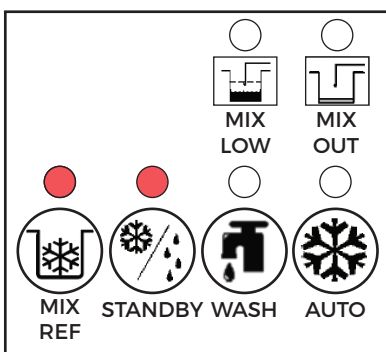

Non-Cleaning Days:

Restore Operation from **STANDBY** to **AUTO**

Install MIX FEED TUBE with inlet hole facing down (in to mix)

- Top off mix in hopper
- Refill Syrup Container(s)
- Wipe down machine with sanitized cloth

Night Shift (Every Night):

Place Machine in **STANDBY**

Remove and reinstall MIX FEED TUBE with inlet hole facing up (out of mix)

- Wipe down machine with sanitized cloth